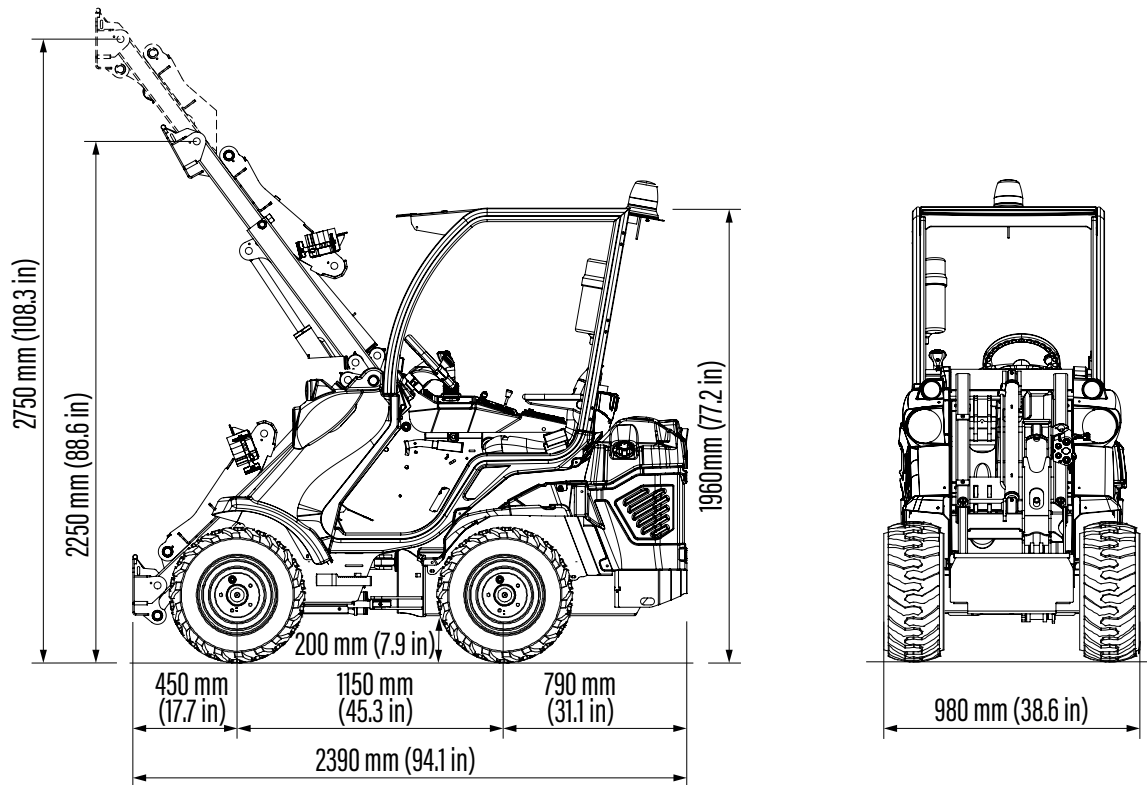

4 - 5 SERIES: 4.2 K - 5.2 K

<http://tiny.cc/4series-EN>

 MAX LIFTING CAPACITY 890* kg	 ENGINE POWER 25* hp	 SPEED 14 km/h	 FLOW RATE 36 l/min	 LIFT HEIGHT 2,75 m
--	---	---	--	--

(*) 5.2 K

Model	4.2 K	5.2 K
Engine	Kubota D722 - 3 cyl. - 719 cc.	Kubota D902 - 3 cyl. - 898 cc.
Emission Standard	Stage V and Tier 4 Final	
Power (Iso Gross) / Torque	20 HP / 45.8 Nm @ 2600 rpm	25 HP / 55 Nm @ 2400 rpm
Fuel	Diesel	
Transmission	Hydrostatic	
Drive speed (max.) ⁽¹⁾	14 km/h (8.7 mph)	
Aux. hydraulics oil flow	36 l/min (9.5 GPM)	
Max. lifting height	2,75 m (108 in)	
Tipping load, max. ⁽²⁾	1100 kg (2425 lbs)	1110 kg (2447 lbs)
Lifting capacity straight, max. ⁽³⁾	880 kg (1940 lbs)	890 kg (1962 lbs)
Breakout force / 50 cm (19.7 in)	800 kg (1764 lbs)	
Pushing force (c)	900 kgf (900 kp)	
Average ground pressure (w/standard tires)	878 kg/m ² (180 lbs/sqft)	905 kg/m ² (185 lbs/sqft)
Turning radius: inside/outside	890/1890 mm (35/74.4 in)	
Standard tires (Tractor profile)	23x8.50-12	
Weight	990 kg (2190 lbs)	1020 kg (2250 lbs)
Product Code	C944001	C977017

⁽¹⁾ Maximum speed that can be achieved with the largest diameter tires available, on a flat surface and machine without attachments.

⁽²⁾ Tipping limit, when the machine is straight, with rear weights and boom lifted just off the ground. Weight of attachment included.

Tires size	Height	Width
23x8.50-12	1960 mm (77.2 in)	980 mm (38.6 in)
23x10.50-12 ET-25	1960 mm (77.2 in)	1090 mm (42.9 in)
27x8.50-15	2010 mm (79.1 in)	1000 mm (39.4 in)
26x12.00-12 ET-50	1998 mm (78.6 in)	1200 mm (47.2 in)